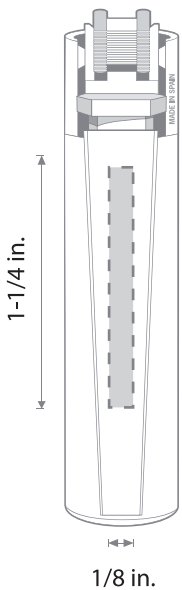

LIGHTER TEMPLATE

(425)999-8035  
info@ganjaprint.com

THUMB-RIDGE  
PRINT:

STANDARD  
"CENTER"  
PRINT:

### MANUFACTURING LIMITATIONS:

FONT SIZE (minimum): 6pt

All type in your design must be at least this size

LINE THICKNESS (minimum): 0.5pt

NEGATIVE SPACE THICKNESS (minimum): 0.7pt

\*the unprinted gap between printed areas

NUMBER OF PRINT COLORS (maximum): 2 colors (per side)

*\*WARNING - if you do not adhere to these specifications your print may fill-in or blur during printing, or scratch off after printing\**