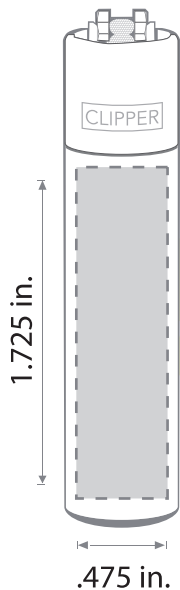

LIGHTER TEMPLATE

(425)999-8035  
info@ganjaprint.com

THUMB-RIDGE  
PRINT:

STANDARD  
"CENTER"  
PRINT:

### MANUFACTURING LIMITATIONS:

FONT SIZE (minimum): 6pt

All type in your design must be at least this size

LINE THICKNESS (minimum): 0.5pt

NEGATIVE SPACE THICKNESS (minimum): 0.7pt

\*the unprinted gap between printed areas

NUMBER OF PRINT COLORS (maximum): 2 colors (per side)

*\*WARNING - if you do not adhere to these specifications your print may fill-in or blur during printing, or scratch off after printing\**