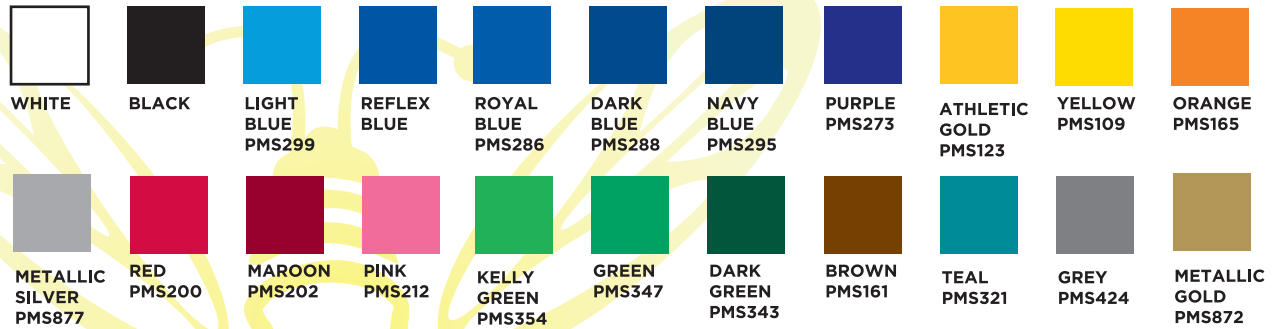

NUMBER OF PRINT COLORS (maximum): 2 colors (per side)

*\*WARNING - if you do not adhere to these specifications your print may fill-in or blur during printing, or scratch off after printing\**

### STOCK PRINT COLORS:

PRINT COLORS:  
#1: xxx  
#2: xxx

PRINT COLORS:  
#1: xxx  
#2: xxx

PRINT COLORS:  
#1: xxx  
#2: xxx

PRINT COLORS:  
#1: xxx  
#2: xxx

PRINT COLORS:  
#1: xxx  
#2: xxx

PRINT COLORS:  
#1: xxx  
#2: xxx

PRINT COLORS:  
#1: xxx  
#2: xxx

PRINT COLORS:  
#1: xxx  
#2: xxx