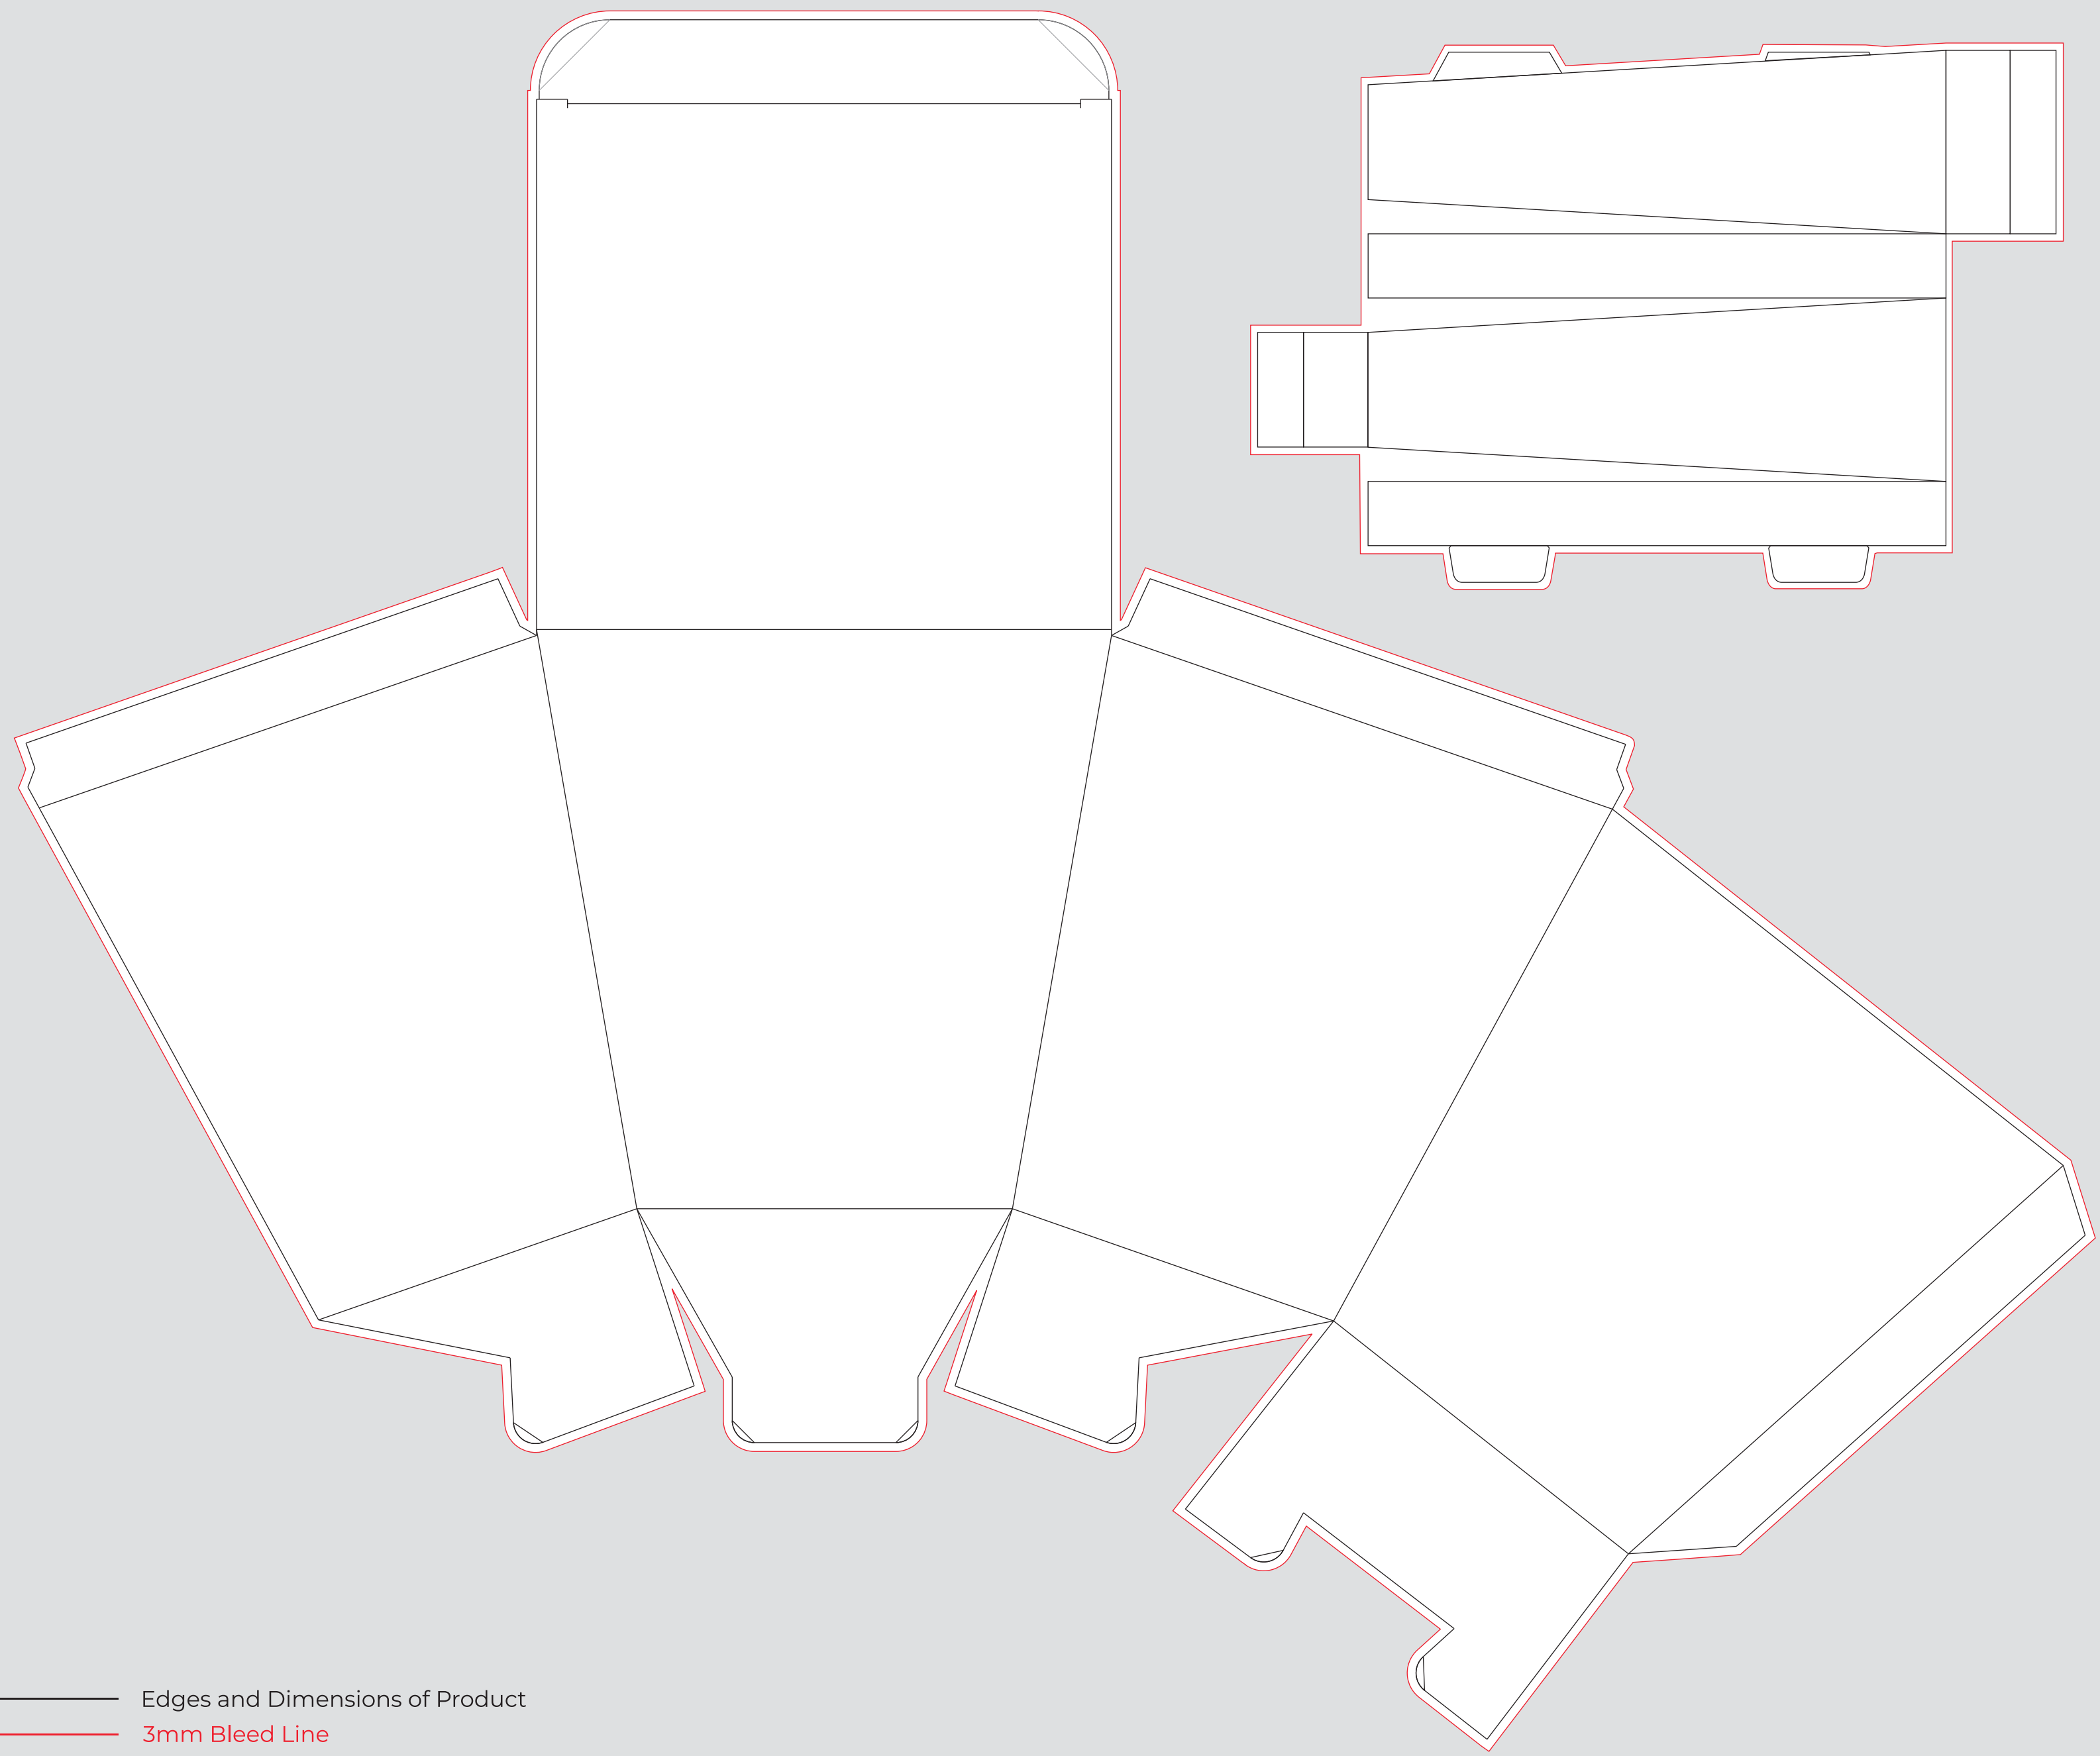

TEMPLATE

Product: PreRoll Cones Box
Type: 3 or 6 pack boxes + Display Box

(425)999-8035

info@ganjaprint.com

— Edges and Dimensions of Product
— 3mm Bleed Line