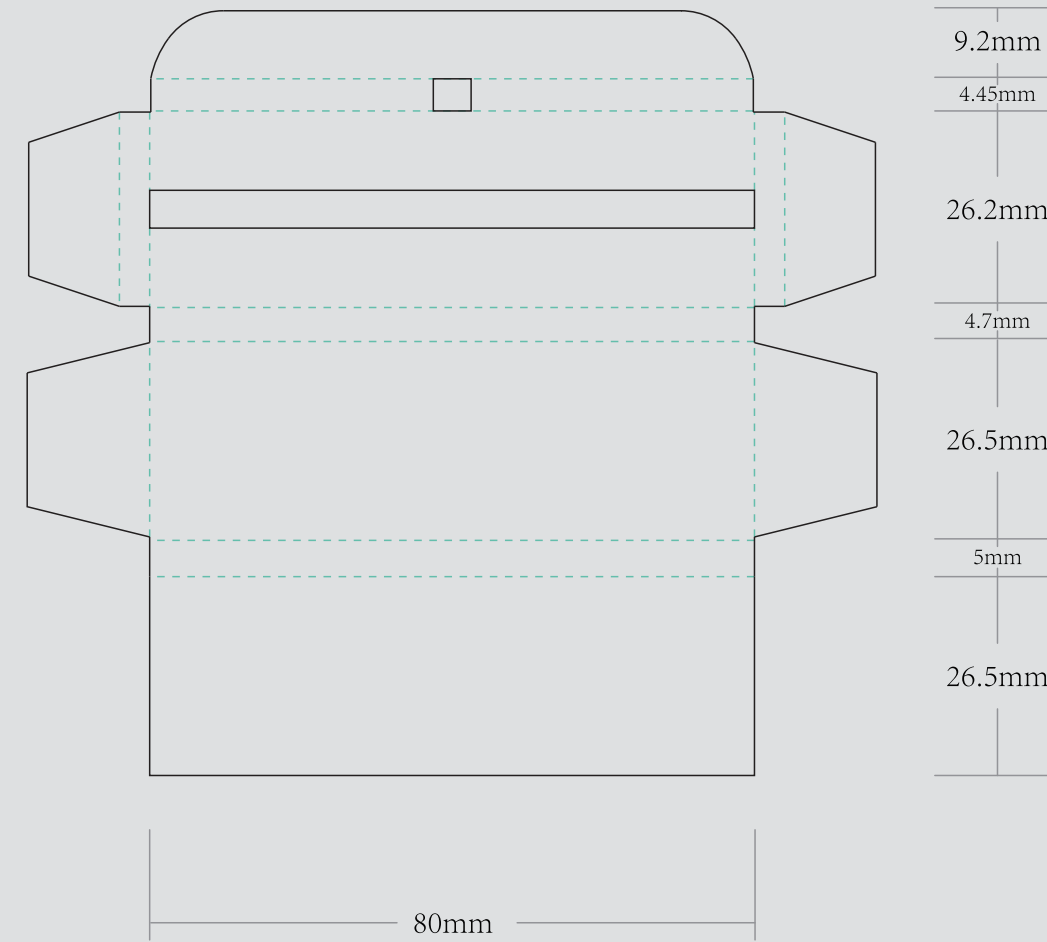

TEMPLATE

Product: Rolling Papers

Type: 1-1/4 Size

Order Status: Rush

ganjaprint

(425)999-8035

info@ganjaprint.com

Please see the text and graphic direction guideline below.

OUTSIDE

INSIDE

**Inside cover imprint is not available on rush orders*

EXAMPLE

DISPLAY BOX