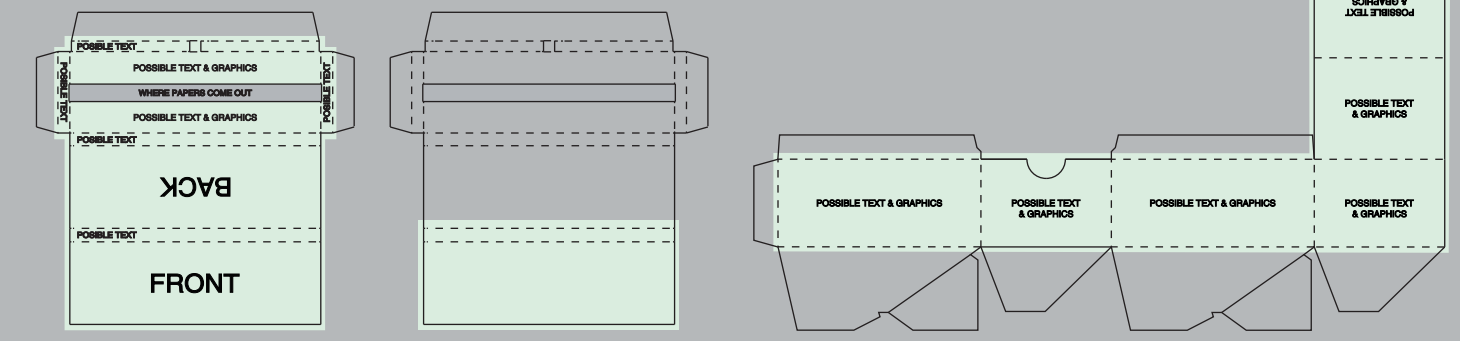

TEMPLATE

Product: Rolling Papers

Type: 1-1/4 Size

Order Status: Rush

ganjaprint

(425)999-8035

info@ganjaprint.com

Please see the text and graphic direction guideline below.

OUTSIDE

INSIDE

**Inside cover imprint is not available on rush orders*

EXAMPLE

DISPLAY BOX