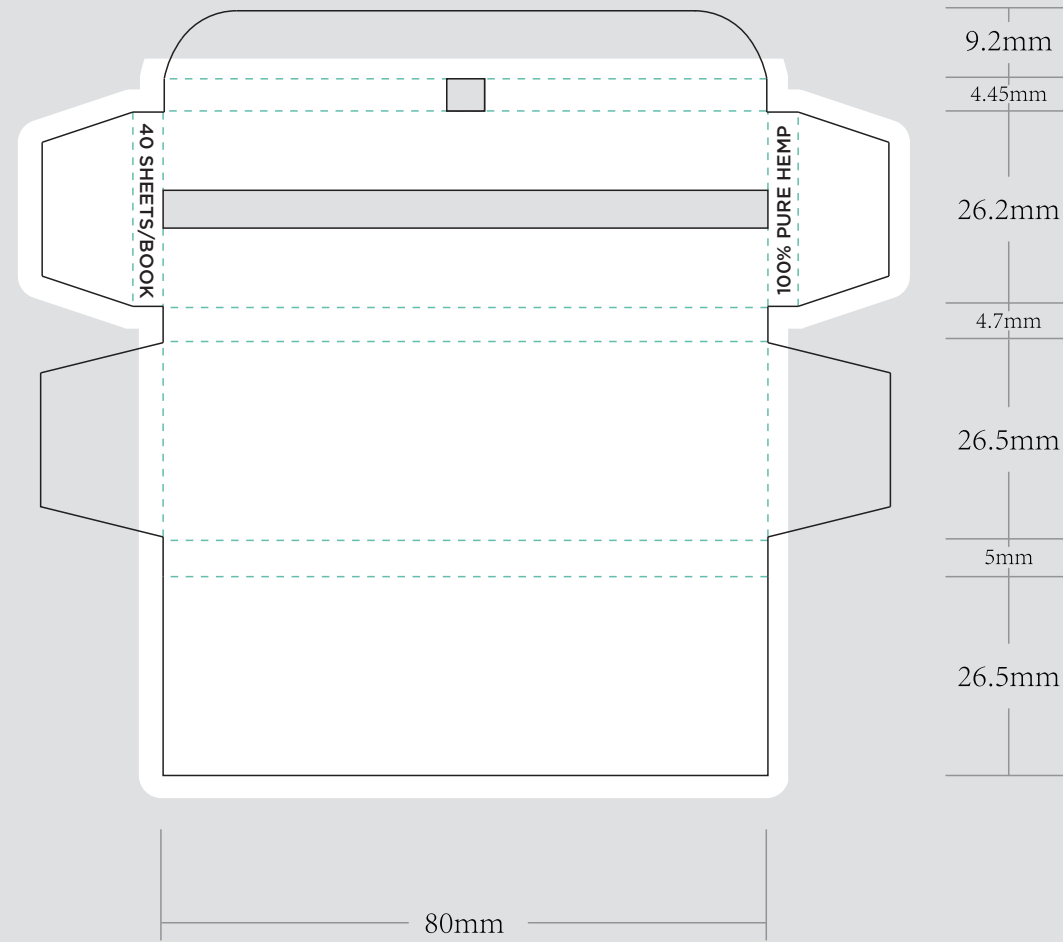

TEMPLATE

Product: Rolling Papers

Type: 1-1/4 Size

Order Status: Rush

ganjaprint

(425)999-8035

info@ganjaprint.com

Please see the text and graphic direction guideline below.

OUTSIDE

INSIDE

**Inside cover imprint is not available on rush orders*

EXAMPLE

DISPLAY BOX