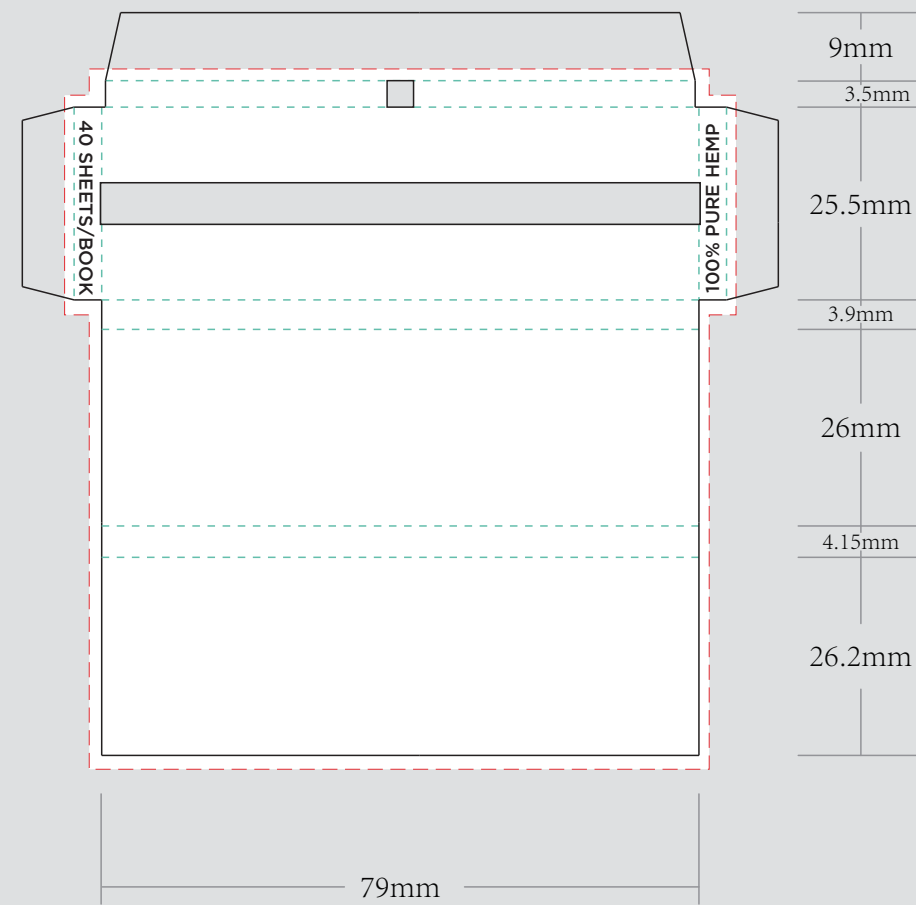

# TEMPLATE

Product: Rolling Papers

Type: 1-1/4 Size

Order Status: Standard

ganjaprint

(425)999-8035

info@ganjaprint.com

Please see the text and graphic direction guideline below.

VISIBLE AREA

## INSIDE

*\*Inside cover imprint available on orders of 2,000+, normal production 4-5 weeks.*

## DISPLAY BOX