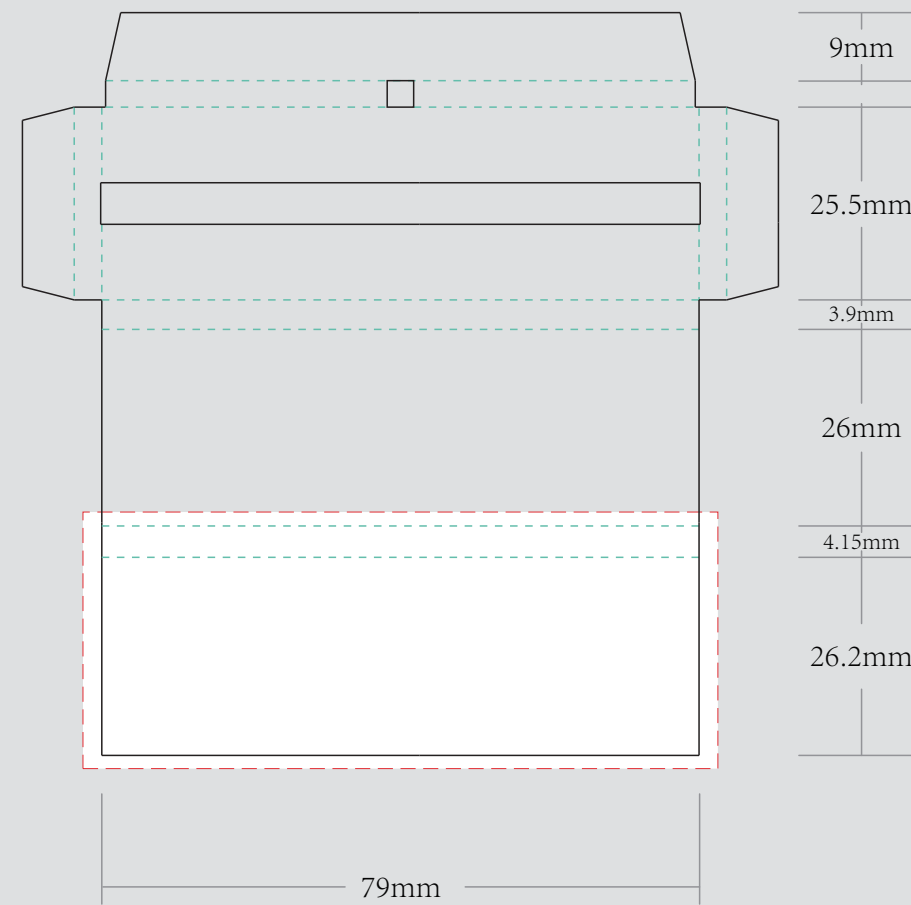

# TEMPLATE

Product: Rolling Papers

Type: 1-1/4 Size

Order Status: Standard

ganjaprint

(425)999-8035

info@ganjaprint.com

Please see the text and graphic direction guideline below.

VISIBLE AREA

## INSIDE

*\*Inside cover imprint available on orders of 2,000+, normal production 4-5 weeks.*

## DISPLAY BOX