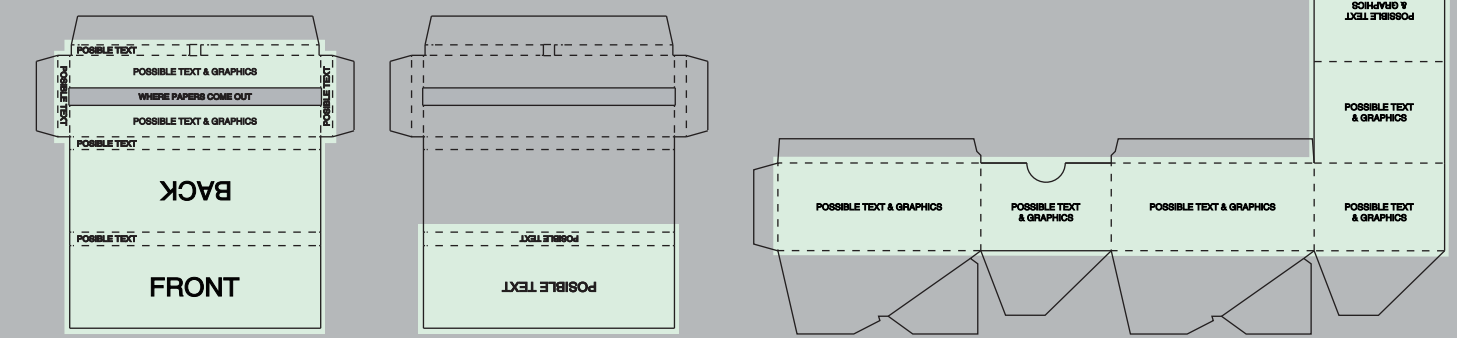

# TEMPLATE

Product: Rolling Papers

Type: 1-1/4 Size

Order Status: Standard

ganjaprint

(425)999-8035

info@ganjaprint.com

Please see the text and graphic direction guideline below.

VISIBLE AREA

## INSIDE

*\*Inside cover imprint available on orders of 2,000+, normal production 4-5 weeks.*