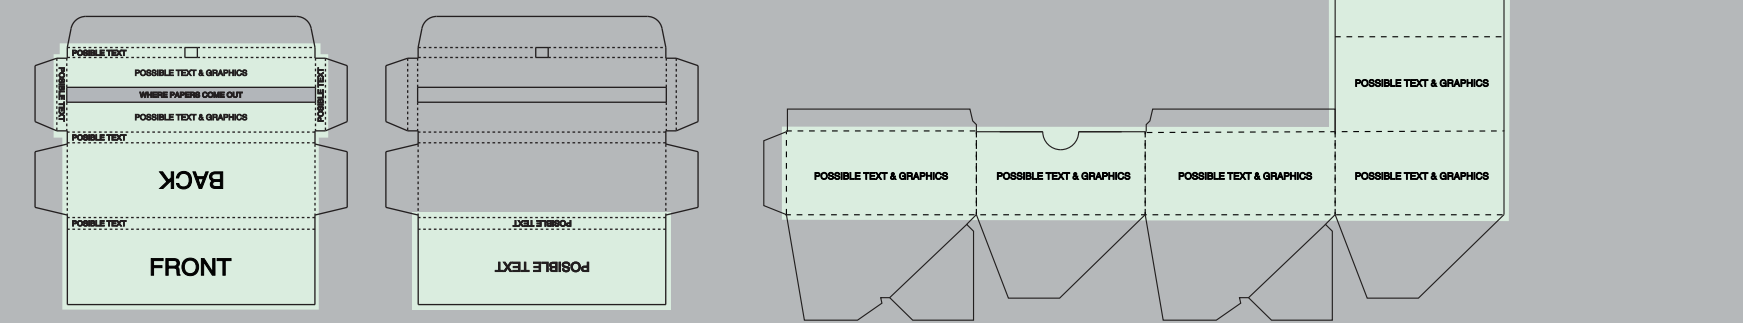

TEMPLATE

Product: Rolling Papers

Type: King Size Slim

Order Status: Standard

ganjaprint

(425)999-8035

info@ganjaprint.com

Please see the text and graphic direction guideline below.

OUTSIDE

INSIDE

*Inside cover imprint available on orders of 2,000+, normal production 4-5 weeks.

EXAMPLE

DISPLAY BOX