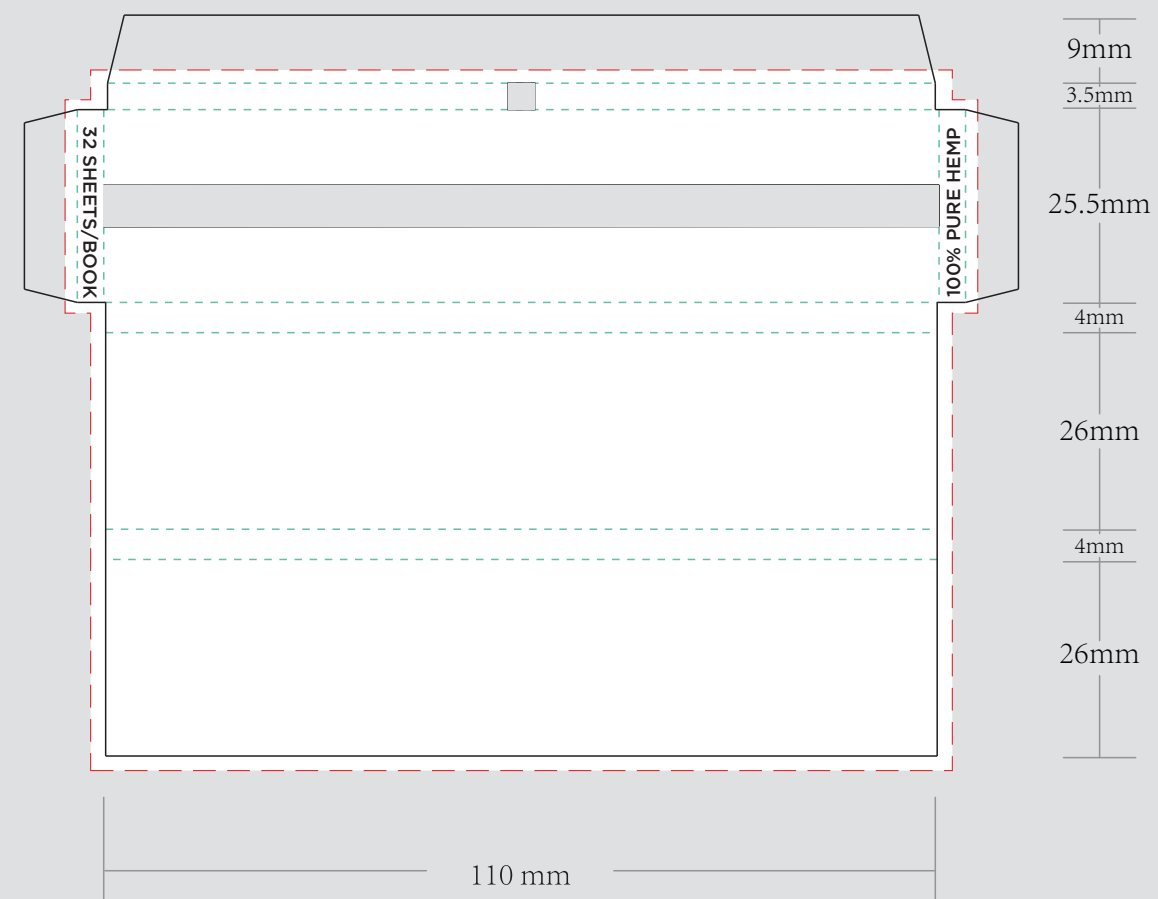

TEMPLATE

Product: Rolling Papers

Type: King Size Slim

Order Status: Standard

ganjaprint

(425)999-8035

info@ganjaprint.com

Please see the text and graphic direction guideline below.

OUTSIDE

INSIDE

*Inside cover imprint available on orders of 2,000+, normal production 4-5 weeks.

EXAMPLE

DISPLAY BOX