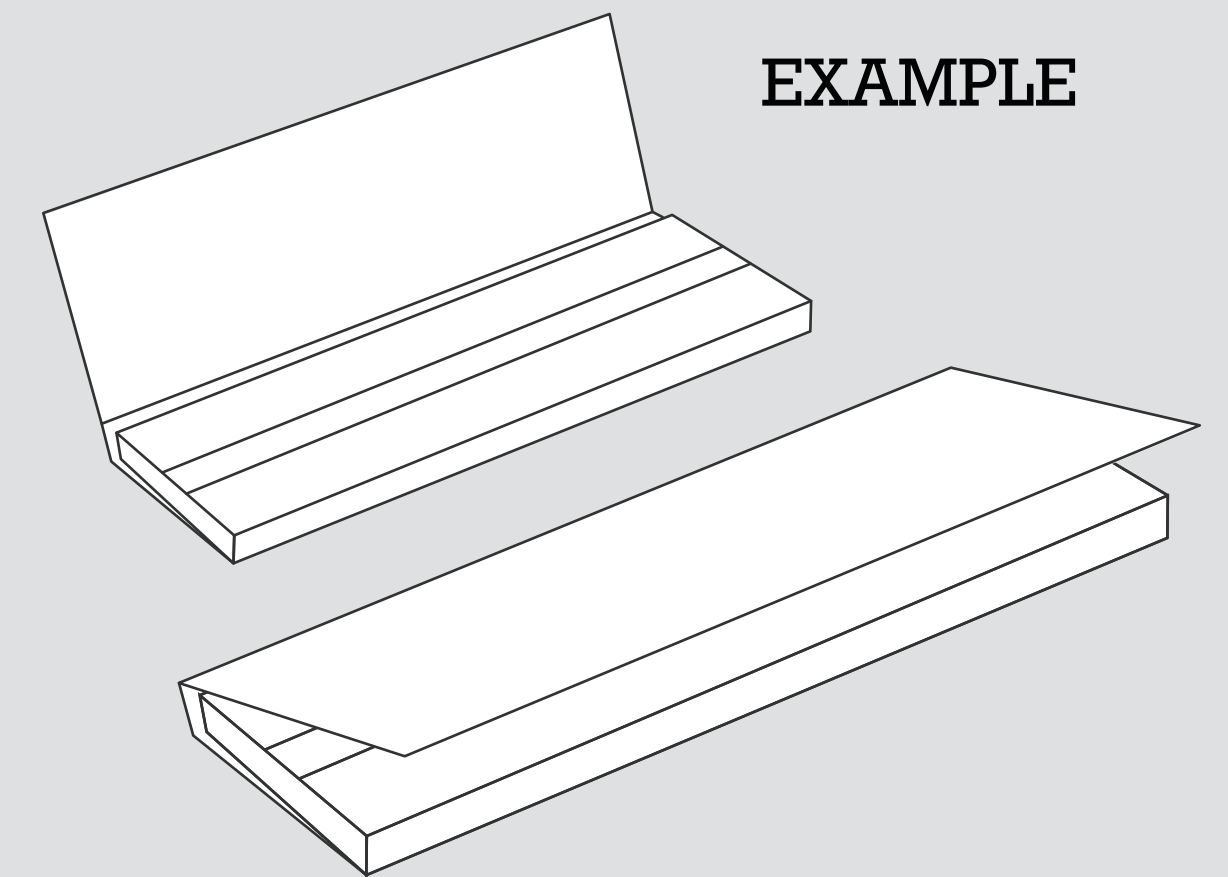

OUTSIDE

INSIDE

*Inside cover imprint available on orders of 2,000+, normal production 4-5 weeks.

EXAMPLE

DISPLAY BOX