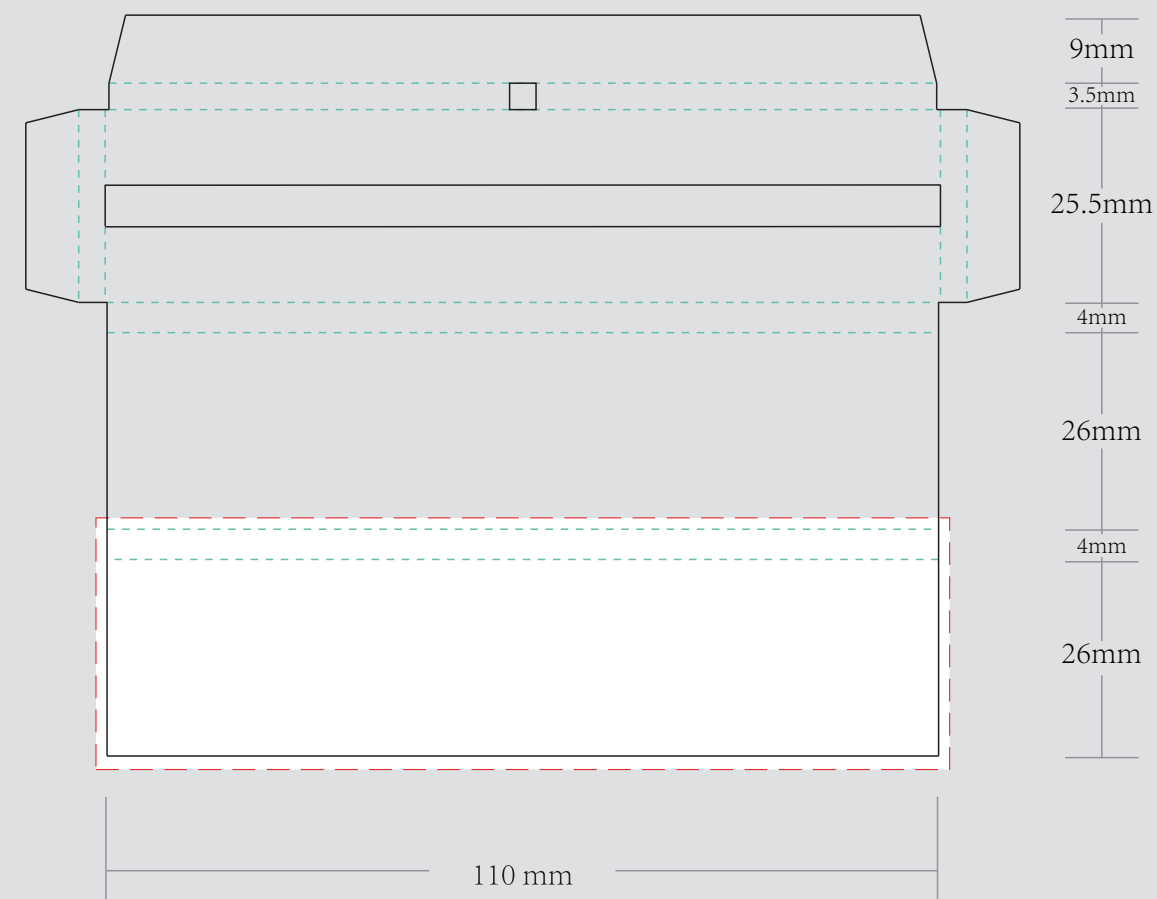

TEMPLATE

Product: Rolling Papers

Type: King Size Slim

Order Status: Standard

ganjaprint

(425)999-8035

info@ganjaprint.com

Please see the text and graphic direction guideline below.

OUTSIDE

INSIDE

*Inside cover imprint available on orders of 2,000+, normal production 4-5 weeks.

EXAMPLE

DISPLAY BOX