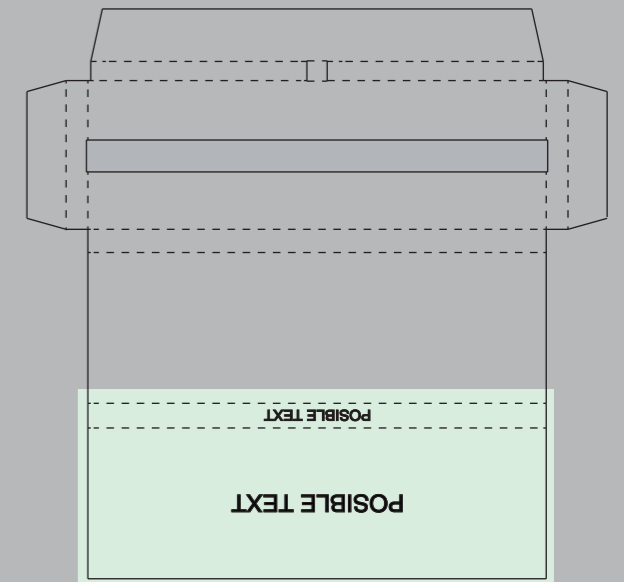

# TEMPLATE

Product: Rolling Papers

Type: 1-1/4 (no box / rush order)

(425)999-8035

info@ganjaprint.com

Please see the text and graphic direction guideline below.

VISIBLE AREA

## INSIDE