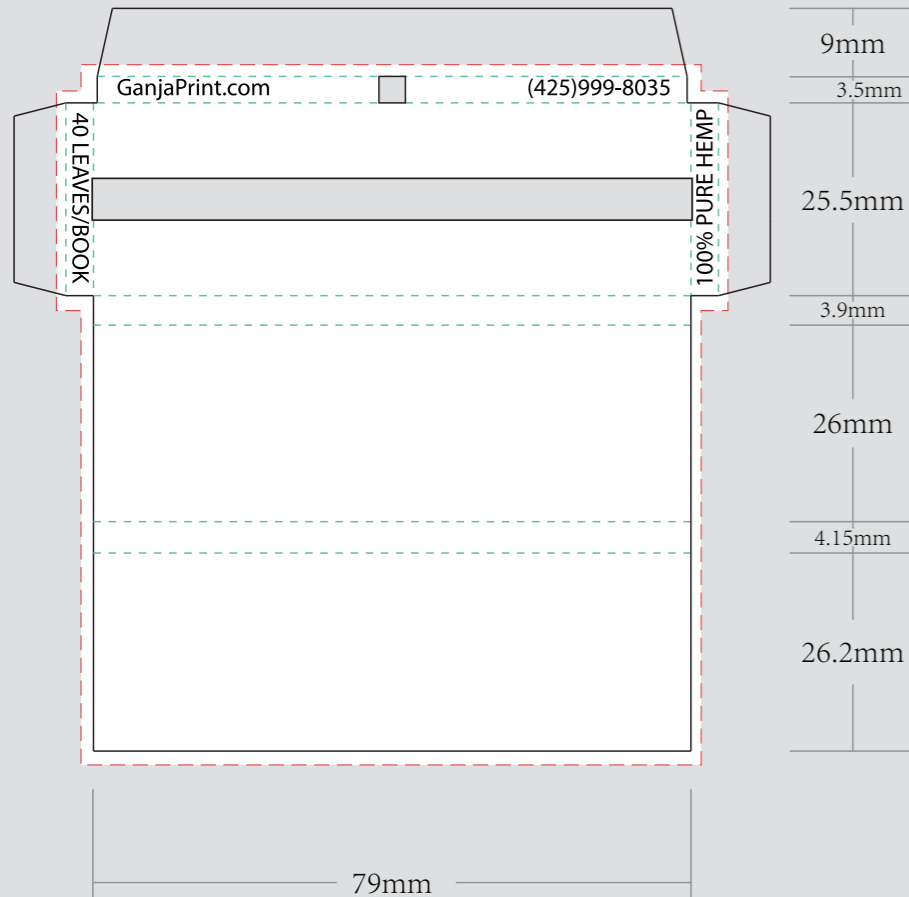

TEMPLATE

Product: Rolling Papers

Type: 1-1/4 (no box / rush order)

(425)999-8035

info@ganjaprint.com

Please see the text and graphic direction guideline below.

VISIBLE AREA

OUTSIDE

INSIDE

OUTSIDE

INSIDE

EXAMPLE