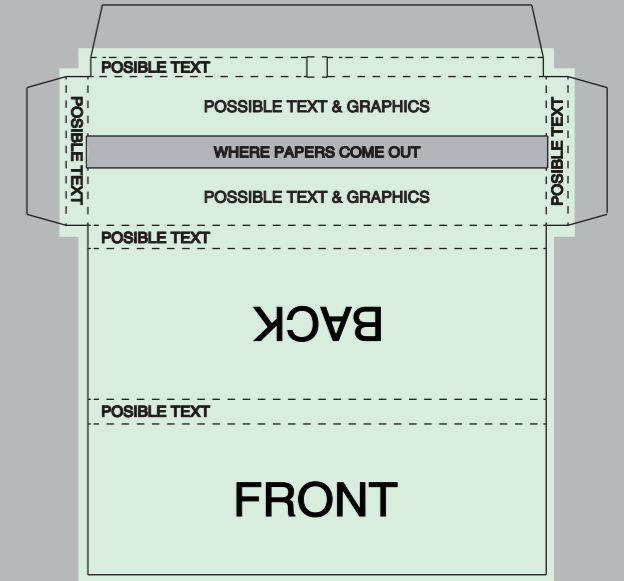

# TEMPLATE

Product: Rolling Papers

Type: 1-1/4 (no box / rush order)

(425)999-8035

info@ganjaprint.com

Please see the text and graphic direction guideline below.

VISIBLE AREA

## INSIDE