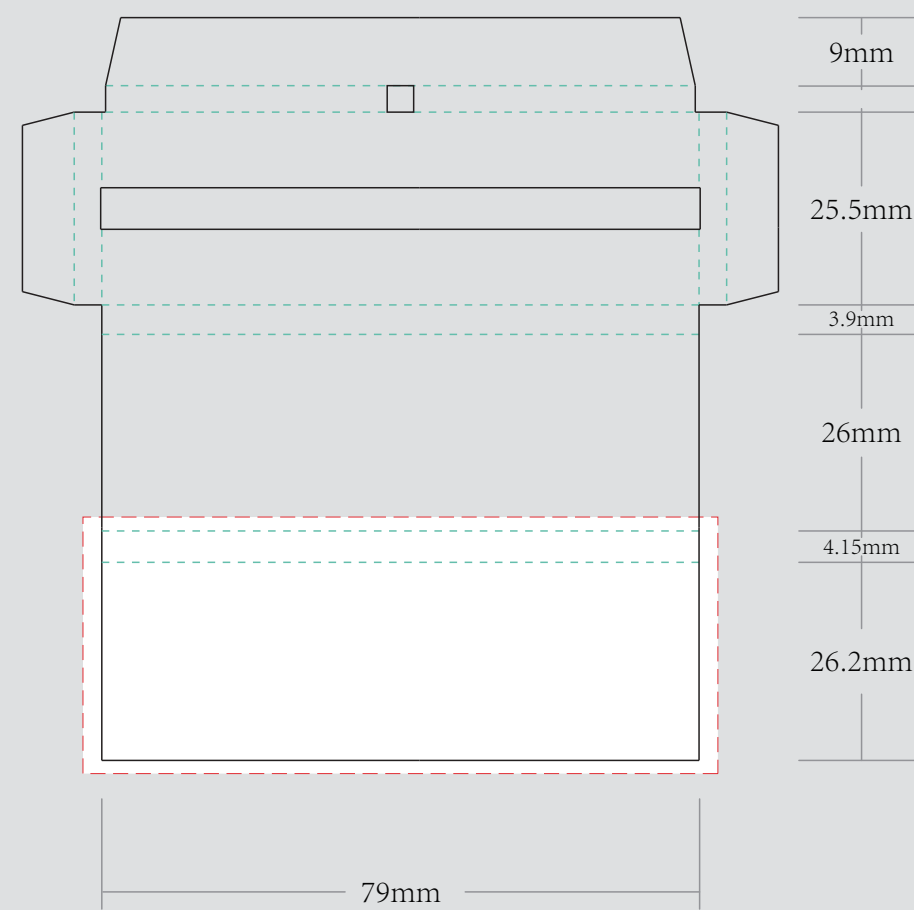

TEMPLATE

Product: Rolling Papers

Type: 1-1/4 with Display Box

ganjaprint

(425)999-8035

info@ganjaprint.com

Please see the text and graphic direction guideline below.

OUTSIDE

INSIDE

EXAMPLE

DISPLAY BOX