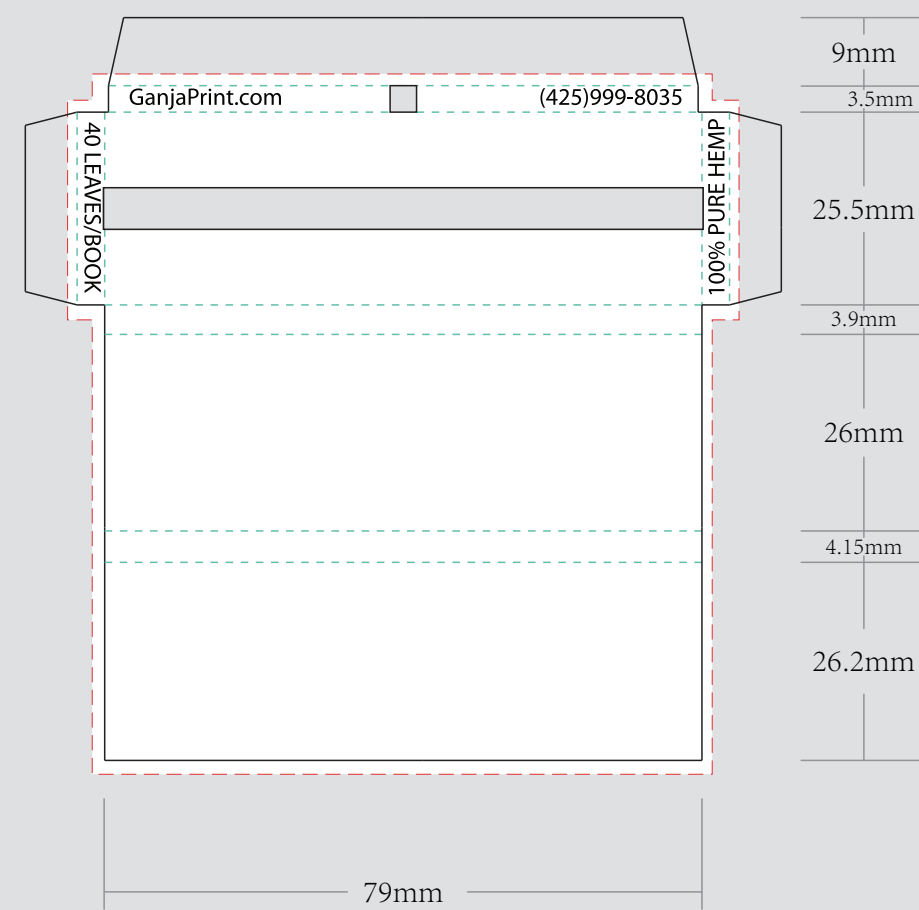

TEMPLATE

Product: Rolling Papers

Type: 1-1/4 with Display Box

ganjaprint

(425)999-8035

info@ganjaprint.com

Please see the text and graphic direction guideline below.

OUTSIDE

INSIDE

EXAMPLE

DISPLAY BOX