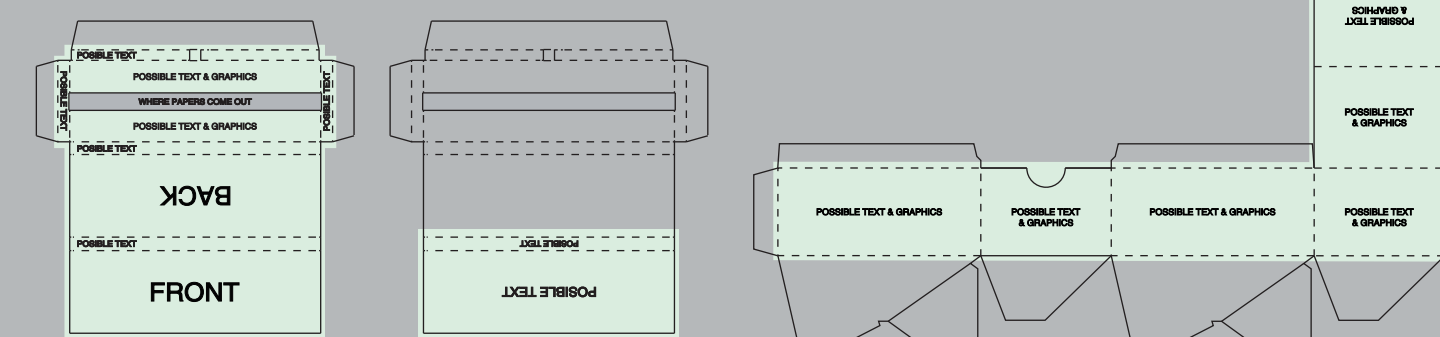

TEMPLATE

Product: Rolling Papers

Type: 1-1/4 with Display Box

ganjaprint

(425)999-8035

info@ganjaprint.com

Please see the text and graphic direction guideline below.

OUTSIDE

INSIDE

EXAMPLE

DISPLAY BOX