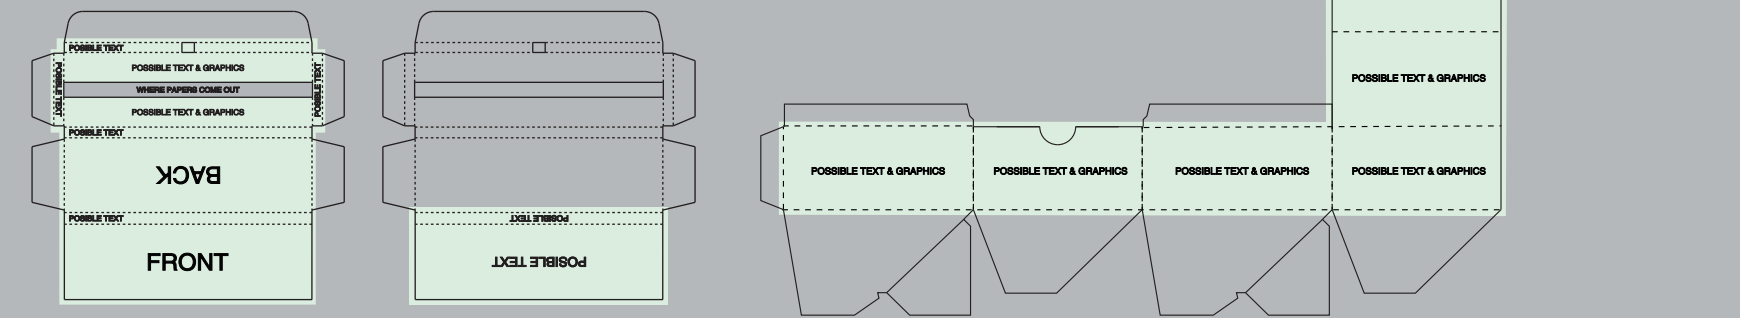

TEMPLATE

Product: Rolling Papers
Type: King Slim with Display Box

ganjaprint
(425)999-8035
info@ganjaprint.com

Please see the text and graphic direction guideline below.

OUTSIDE

INSIDE

EXAMPLE

DISPLAY BOX