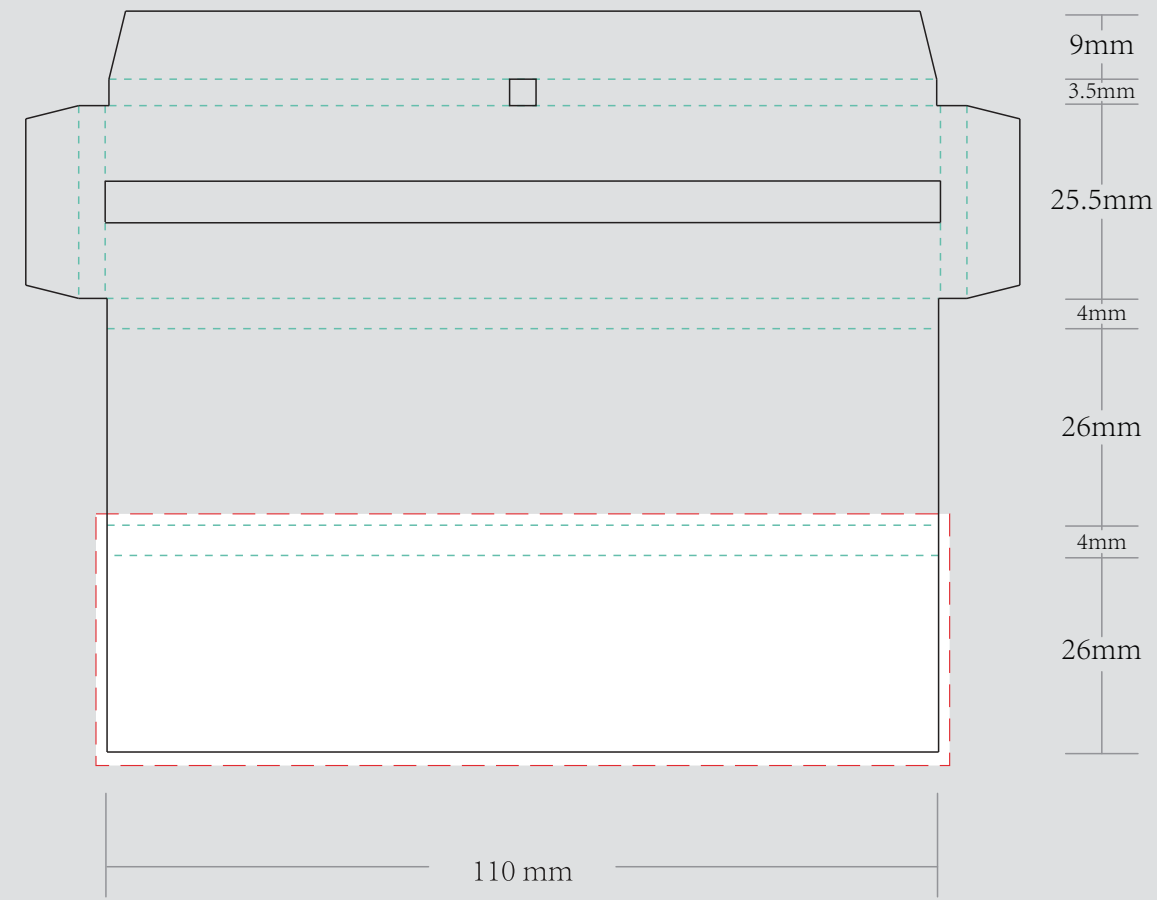

TEMPLATE

Product: Rolling Papers
Type: King Slim with Display Box

ganjaprint
(425)999-8035
info@ganjaprint.com

Please see the text and graphic direction guideline below.

OUTSIDE

INSIDE

EXAMPLE

DISPLAY BOX